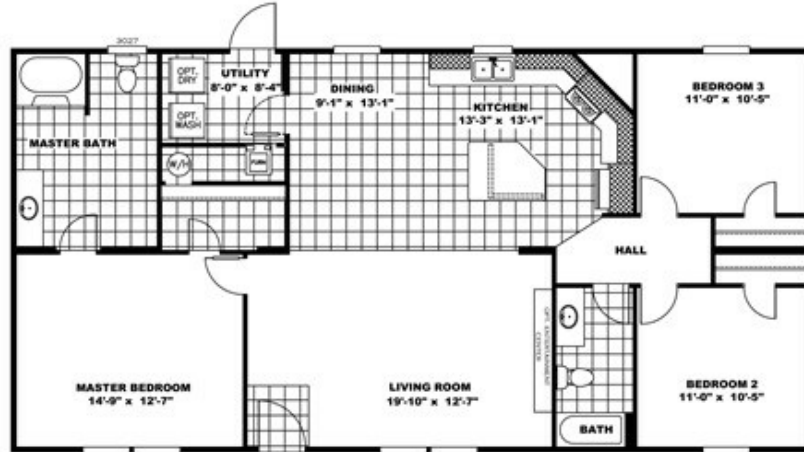

The River Rock

The River Rock Floor plan number: CAP028757TNAB

3 beds • 2 baths • 1456 sq.ft. • 28' width • 52' depth

Our home building facilities invest in continuous product and process improvements. Plans, dimensions, features, materials, specifications and availability are subject to change without notice or obligation. Renderings and floor plans are representative likenesses of our homes and may differ from the actual homes. We invite you to tour a Home Center near you and inspect the highest value in quality housing available or call (502) 933-2900 to speak with a Home Consultant. Copyright 2017, CMH. All rights reserved.