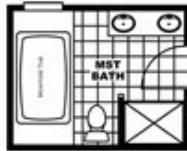

Silver Floor plan number: CLR030501TNAB

3 beds • 2 baths • 1344 sq.ft. • 28' width • 48' depth

OPT. GLAMOUR BATH

Our home building facilities invest in continuous product and process improvements. Plans, dimensions, features, materials, specifications and availability are subject to change without notice or obligation. Renderings and floor plans are representative likenesses of our homes and may differ from the actual homes. We invite you to tour a Home Center near you and inspect the highest value in quality housing available or call (502) 933-2900 to speak with a Home Consultant. Copyright 2017, CMH. All rights reserved.